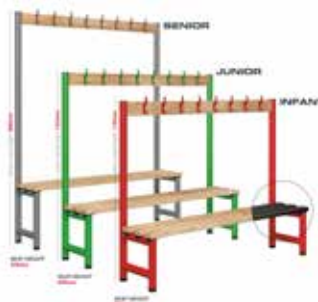

- Bench height 475mm
- These items are made to order and non-returnable

Frame colours:

Slat options:

Hook options:

Junior and Infant sizes available, please contact us for details.

# 1 Benches

CODE	DESCRIPTION	SIZE IN MM	PRICE
26B1699	Single Bench	1000W x 310D x 475H	£132.00
26B1700	Single Bench	1200W x 310D x 475H	£148.75
26B1701	Single Bench	1500W x 310D x 475H	£170.25
26B1702	Single Bench	2000W x 310D x 475H	£226.95