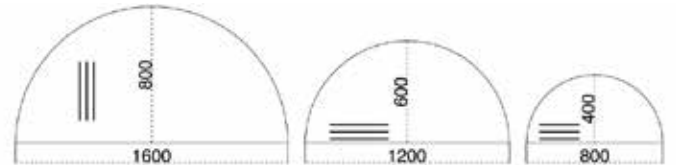

The Georgian radial extension desks come with a 25mm top, 2mm edging and 60mm tubular legs. Available in 3 sizes to fit on the end of either single or back-to-back desks.

CODE	DESCRIPTION	SIZE IN MM	PRICE
24D2086	800 End	800W x 400D x 740H	£119.25
24D2087	1200 End	1200W x 600D x 740H	£142.75
24D2088	1600 End	1600W x 800D x 740H	£153.95

• Plan and design service available