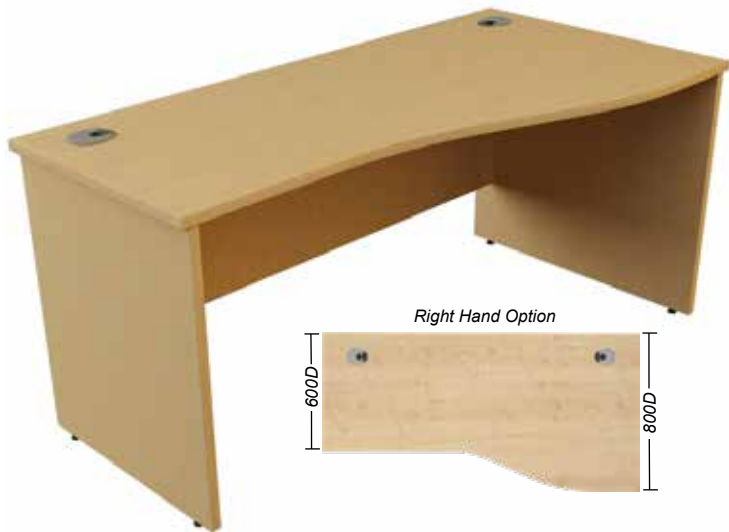

10 Georgian Compact Wave Desks

The Georgian range of compact wave desks are an ideal option when space is at a premium. They come with 25mm tops, 2mm edging, cable ports, a modesty panel and height levelling feet. The wood finishes are resistant to heat, staining and scratching.

CODE	DESCRIPTION	SIZE IN MM	PRICE
24D1978	Left Hand	1000W x 800D x 600D x 740H	£159.75
24D1979	Right Hand	1000W x 800D x 600D x 740H	£159.75
24D1980	Left Hand	1200W x 800D x 600D x 740H	£165.95
24D1981	Right Hand	1200W x 800D x 600D x 740H	£165.95
24D1982	Left Hand	1400W x 800D x 600D x 740H	£173.50
24D1983	Right Hand	1400W x 800D x 600D x 740H	£173.50
24D1984	Left Hand	1600W x 800D x 600D x 740H	£180.50
24D1985	Right Hand	1600W x 800D x 600D x 740H	£180.50
24D1986	Left Hand	1800W x 800D x 600D x 740H	£188.00
24D1987	Right Hand	1800W x 800D x 600D x 740H	£188.00

• Plan and design service available

Top colours: