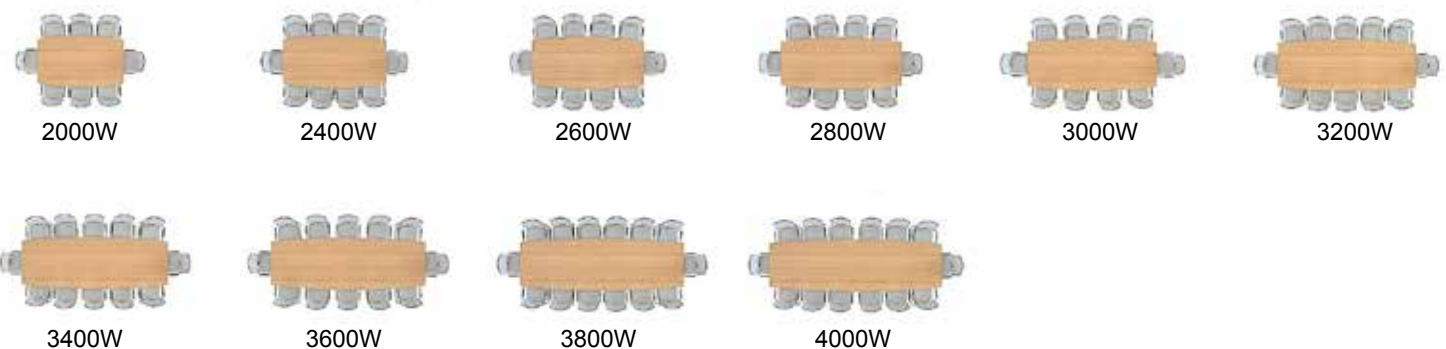

Rectangular Conference Tables - Page 178 - 181

D End Conference Tables - Page 182 - 183

Oval Conference Tables - Page 184 - 185

Boat Conference Tables - Page 186 - 187

10 Brava Rectangular Meeting Tables

The Georgian Brava tables come with 25mm tops, 2mm edging and height levelling feet. The wood finishes are resistant to heat, staining and scratching. The goalpost frames are 38mm square and are supplied with 4 support beams under the table top.