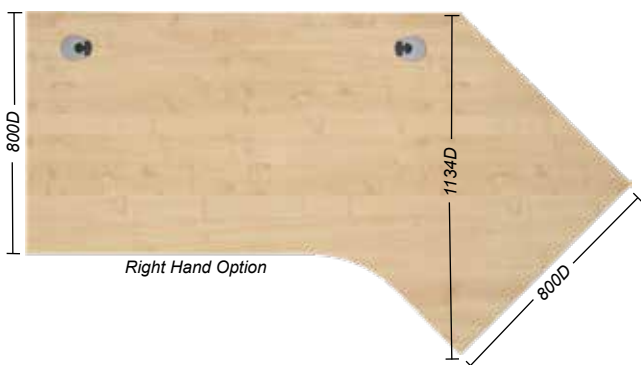

Top colours:

Frame colours: