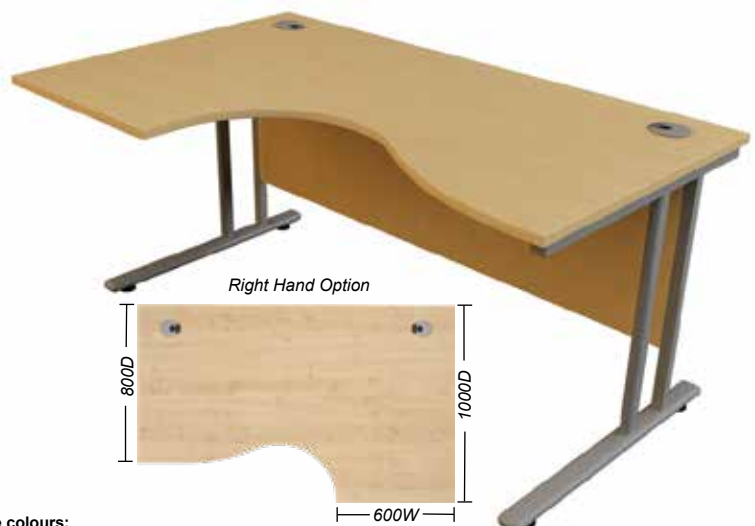

10 Giorgian S Shaped Compact Crescent Desks

The Giorgian S shaped compact crescent desks are an ideal option when space is at a premium. They come with 25mm tops, 2mm edging, cable ports, a modesty panel and height levelling feet. The sleek twin frame design is made from 16 gauge steel and the wood finishes are resistant to heat, staining and scratching.

CODE	DESCRIPTION	SIZE IN MM	PRICE
24D2082	Left Hand	1600W x 1000D x 800D x 600W x 740H	£260.75
24D2083	Right Hand	1600W x 1000D x 800D x 600W x 740H	£260.75
24D2084	Left Hand	1800W x 1000D x 800D x 600W x 740H	£271.25
24D2085	Right Hand	1800W x 1000D x 800D x 600W x 740H	£271.25

• Plan and design service available

Top colours:

Frame colours: