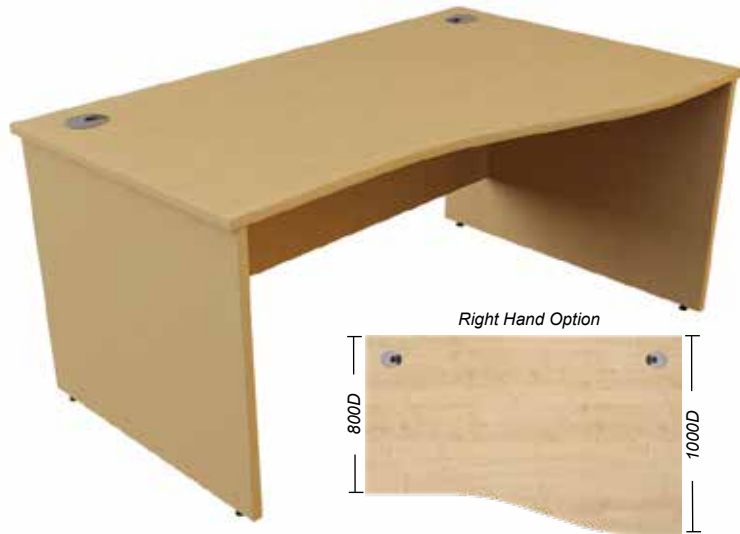

- Special sizes available on request
- Plan and design service available

Right Hand Option

Top colours:

10 Georgian Panel End Angled Desks

The Georgian panel end rectangular desks are available with the option of an Angled End which can be used as a meeting point and can be manufactured on the left or right hand side. They are supplied with 25mm tops and panel end legs, 2mm edging, cable ports, a modesty panel and height levelling feet. The wood finishes are resistant to heat, staining and scratching.

- Special sizes available on request
- Plan and design service available

Right Hand Option

Top colours:

10 Georgian Panel End Wave Desks

The Georgian range of wave desks come with 25mm tops, 2mm edging, cable ports, a modesty panel and height levelling feet. The wood finishes are resistant to heat, staining and scratching.