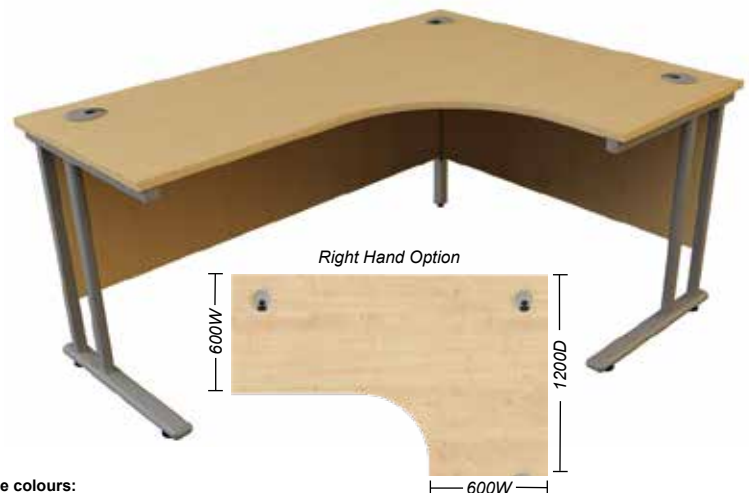

10 Giorgian J Shaped Compact Crescent Desks

The Giorgian J shaped compact crescent desks come with 25mm tops, 2mm edging, cable ports, a modesty panel and height levelling feet. The sleek twin frame design is made from 16 gauge steel.

CODE	DESCRIPTION	SIZE IN MM	PRICE
24D2072	Left Hand	1200W x 1200D x 600D x 600W x 740H	£207.75
24D2073	Right Hand	1200W x 1200D x 600D x 600W x 740H	£207.75
24D2074	Left Hand	1400W x 1200D x 600D x 600W x 740H	£217.00
24D2075	Right Hand	1400W x 1200D x 600D x 600W x 740H	£217.00
24D2076	Left Hand	1600W x 1200D x 600D x 600W x 740H	£229.75
24D2077	Right Hand	1600W x 1200D x 600D x 600W x 740H	£229.75
24D2078	Left Hand	1800W x 1200D x 600D x 600W x 740H	£240.95
24D2079	Right Hand	1800W x 1200D x 600D x 600W x 740H	£240.95
24D2080	Left Hand	2000W x 1200D x 600D x 600W x 740H	£260.75
24D2081	Right Hand	2000W x 1200D x 600D x 600W x 740H	£260.75

• Plan and design service available

Top colours:

Frame colours: