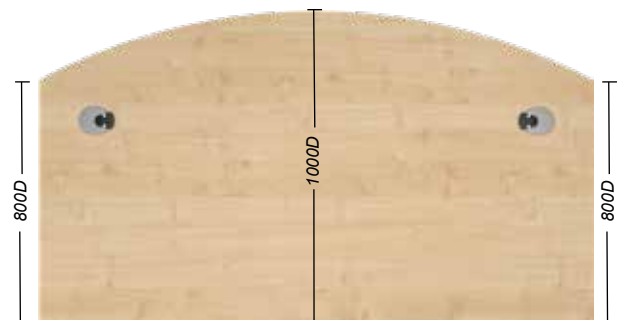

Top colours:

Frame colours: