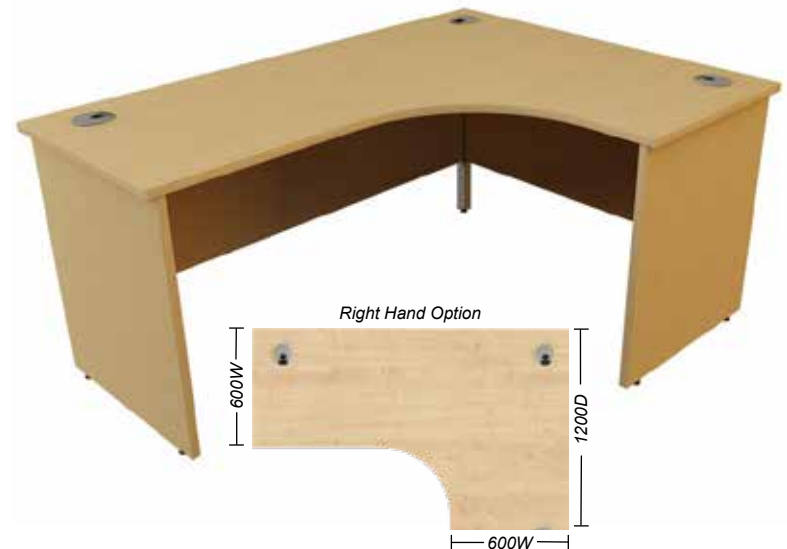

10 Georgian S Shaped Compact Crescent Desks

The Georgian range of S shaped compact crescent desks are an ideal option when space is at a premium, they have a shaped centre to sit comfortably in and come with 25mm tops, 2mm edging, cable ports, a modesty panel and height levelling feet.

CODE	DESCRIPTION	SIZE IN MM	PRICE
24D2010	Left Hand	1600W x 1000D x 800D x 600W x 740H	£220.95
24D2011	Right Hand	1600W x 1000D x 800D x 600W x 740H	£220.95
24D2012	Left Hand	1800W x 1000D x 800D x 600W x 740H	£230.25
24D2013	Right Hand	1800W x 1000D x 800D x 600W x 740H	£230.25

• Plan and design service available

Top colours: