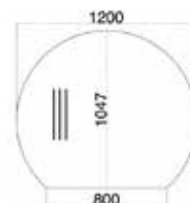

The Georgian circular extension desk comes with a 25mm top, 2mm edging and the choice of 60mm tubular legs or a trumpet base. Ideal to fit at the end of an 800 deep desk to use as a meeting point.

CODE	DESCRIPTION	SIZE IN MM	PRICE
24D2093	Tubular Legs	1200W x 1047D x 800W x 740H	£225.25
24D2094	Trumpet Base	1200W x 1047D x 800W x 740H	£340.75

• Plan and design service available