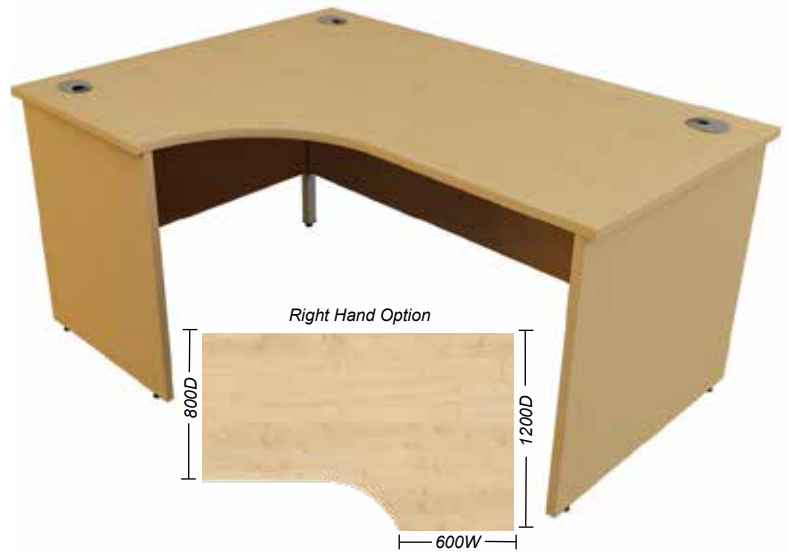

10 Georgian Panel End J Shaped Crescent Desks

The Georgian range of J shaped crescent desks come with 25mm tops, 2mm edging, cable ports, a modesty panel and height levelling feet. The wood finishes are resistant to heat, staining and scratching.

CODE	DESCRIPTION	SIZE IN MM	PRICE
24D1990	Left Hand	1200W x 1200D x 800D x 600W x 740H	£191.25
24D1991	Right Hand	1200W x 1200D x 800D x 600W x 740H	£191.25
24D1992	Left Hand	1400W x 1200D x 800D x 600W x 740H	£199.50
24D1993	Right Hand	1400W x 1200D x 800D x 600W x 740H	£199.50
24D1994	Left Hand	1600W x 1200D x 800D x 600W x 740H	£211.50
24D1995	Right Hand	1600W x 1200D x 800D x 600W x 740H	£211.50
24D1996	Left Hand	1800W x 1200D x 800D x 600W x 740H	£222.25
24D1997	Right Hand	1800W x 1200D x 800D x 600W x 740H	£222.25
24D1998	Left Hand	2000W x 1200D x 800D x 600W x 740H	£240.50
24D1999	Right Hand	2000W x 1200D x 800D x 600W x 740H	£240.50

Top colours:

10 Georgian J Shaped Compact Crescent Desks

The Georgian range of J shaped compact crescent desks are an ideal option when space is at a premium. They come with 25mm tops, 2mm edging, cable ports, a modesty panel and height levelling feet.

CODE	DESCRIPTION	SIZE IN MM	PRICE
24D2000	Left Hand	1200W x 1200D x 600D x 600W x 740H	£176.75
24D2001	Right Hand	1200W x 1200D x 600D x 600W x 740H	£176.75
24D2002	Left Hand	1400W x 1200D x 600D x 600W x 740H	£184.25
24D2003	Right Hand	1400W x 1200D x 600D x 600W x 740H	£184.25
24D2004	Left Hand	1600W x 1200D x 600D x 600W x 740H	£195.75
24D2005	Right Hand	1600W x 1200D x 600D x 600W x 740H	£195.75
24D2006	Left Hand	1800W x 1200D x 600D x 600W x 740H	£204.50
24D2007	Right Hand	1800W x 1200D x 600D x 600W x 740H	£204.50
24D2008	Left Hand	2000W x 1200D x 600D x 600W x 740H	£220.95
24D2009	Right Hand	2000W x 1200D x 600D x 600W x 740H	£220.95

• Plan and design service available

Top colours: