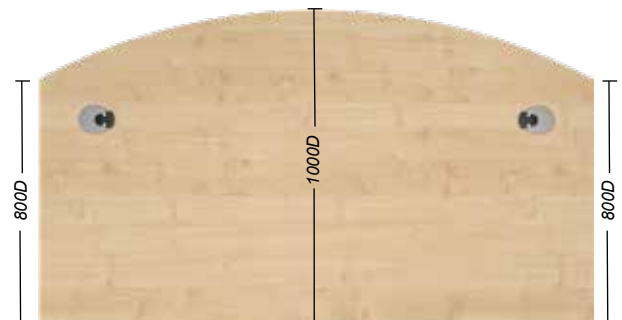

The Georgian range of rectangular, bow front desks are a stylish option for your office space. They are supplied with 25mm tops and panel end legs, 2mm edging, cable ports, a modesty panel and height levelling feet. The wood finishes are resistant to heat, staining and scratching.

CODE	DESCRIPTION	SIZE IN MM	PRICE
24D1956	Bow Desk	1200W x 800D x 1000D x 800D x 740H	£202.50
24D1957	Bow Desk	1400W x 800D x 1000D x 800D x 740H	£209.50
24D1958	Bow Desk	1600W x 800D x 1000D x 800D x 740H	£217.75
24D1959	Bow Desk	1800W x 800D x 1000D x 800D x 740H	£227.75

- Special sizes available on request
- Plan and design service available