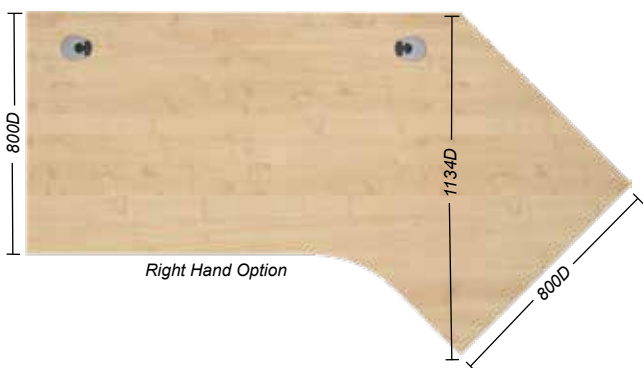

10 Georgian Panel End Angled Desks

The Georgian panel end rectangular desks are available with the option of an Angled End which can be used as a meeting point and can be manufactured on the left or right hand side. They are supplied with 25mm tops and panel end legs, 2mm edging, cable ports, a modesty panel and height levelling feet. The wood finishes are resistant to heat, staining and scratching.

CODE	DESCRIPTION	SIZE IN MM	PRICE
24D1964	Left Hand	2000W x 800D x 1134D x 740H	£293.50
24D1965	Right Hand	2000W x 800D x 1134D x 740H	£293.50
24D1966	Left Hand	2200W x 800D x 1134D x 740H	£307.25
24D1967	Right Hand	2200W x 800D x 1134D x 740H	£307.25

- Special sizes available on request
- Plan and design service available

Right Hand Option

Top colours: