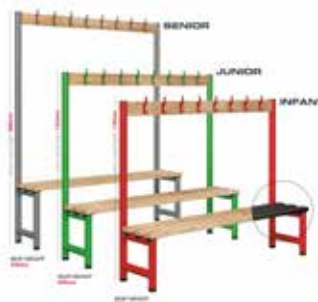

- Bench height 475mm
- These items are made to order and non-returnable

Frame colours:

Slat options:

Hook options:

Junior and Infant sizes available, please contact us for details.

1 Double Hanging Units

Constructed from robust frames with 50mm round, thick wall tubing and fully welded joints for strength and durability. All floor standing cloakroom units come with adjustable feet for ease of installation.

- Bench height 475mm
- These items are made to order and non-returnable

Frame colours:

Slat options:

Hook options:

Junior and Infant sizes available, please contact us for details.

1 Benches

CODE	DESCRIPTION	SIZE IN MM	PRICE
24B1670	Single Bench	1000W x 305D x 475H	£136.75
24B1671	Single Bench	1200W x 305D x 475H	£153.95
24B1672	Single Bench	1500W x 305D x 475H	£176.25
24B1673	Single Bench	2000W x 305D x 475H	£234.95
24B1674	Double Bench	1000W x 720D x 475H	£246.00
24B1675	Double Bench	1200W x 720D x 475H	£276.95
24B1676	Double Bench	1500W x 720D x 475H	£284.75
24B1677	Double Bench	2000W x 720D x 475H	£422.95

- 2 metre length comes with a skid frame only
- These items are made to order and non-returnable

Frame colours:

Slat options:

1 Wall Hanging Rails & Hooks

CODE	SIZE IN MM	HOOKS	PRICE
24RL1678	1000W	5	£65.95
24RL1679	1500W	8	£92.50
24RL1680	2000W	10	£117.00

Hook options:

Slat options:

5 Kubbyclass Hanging Units

Colour options:

Carcass options:

Hook options:

Kubbyclass Bench units are constructed with metal legs and frames, and are supplied with 2 floor tubes which can be used for floor fixing. They have solid 18mm MDF seats and rails with bump resistant PVC edges, and tough, durable coat hooks in a choice of colours.