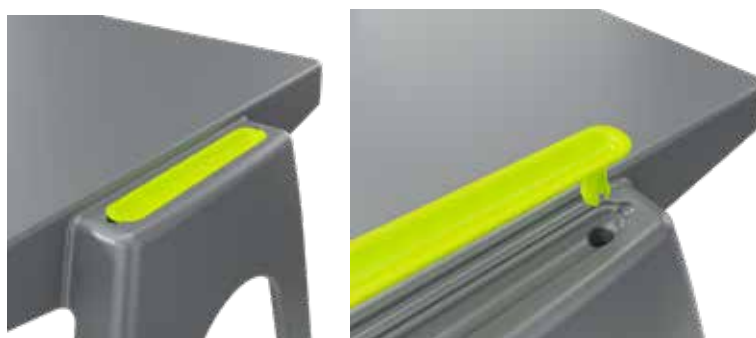

1 EN Core Table Accessories

Accessories available for the EN Core table include:

Pen grooves in a range of colours which easily slot into the side of the table, maximising workspace.

Connected, a linking socket which holds tables together securely and is easily removed.

Tray and tray runners to maximise under desk storage space.

Dolly to transport and hold up to 14 tables.

CODE	DESCRIPTION	PRICE
24ACC401	Pen Groove	£1.25
24ACC402	Connected	£13.75
24ACC403	A4 Tray runner	£11.25
24ACC404	A3 Tray runner	£11.25
24ACC405	Dolly - 14 table capacity	£133.50

• Trays not included