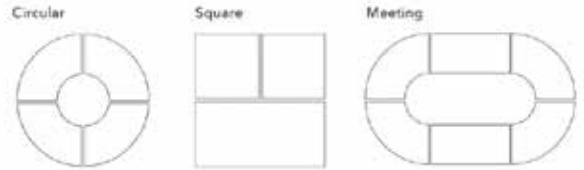

10 Equation™ Trapezoidal Table

The Equation tables are a premium option manufactured with a 25mm laminate top, Duraform Spray PU edges and a stylish 32mm round tube frame with tamperproof fixings and height adjustable feet.

CODE	SIZE IN MM	PRICE 5+	PRICE 30+
24T411	1100W x 550D	£141.60	£138.25
24T412	1200W x 600D	£144.25	£140.85

- Available in 6 heights as shown on page 3
- Comes with a Duraform Spray PU edge
- *Silver and White Frames are non-returnable

Laminate top colours:

Spray PU edge colours

Frame colours:

10 Equation™ Arc Table

The Equation tables are a premium option manufactured with a 25mm laminate top, Duraform Spray PU edges and a stylish 32mm round tube frame with tamperproof fixings and height adjustable feet.

CODE	SIZE IN MM	PRICE 5+	PRICE 30+
24T413	1490W x 600D	£316.50	£309.10

- 2100mm Diameter when 4 tables are placed together to make a circle
- Available in 6 heights as shown on page 3
- Comes with a Duraform Spray PU edge
- *Silver and White Frames are non-returnable

Laminate top colours:

Spray PU edge colours

Frame colours: