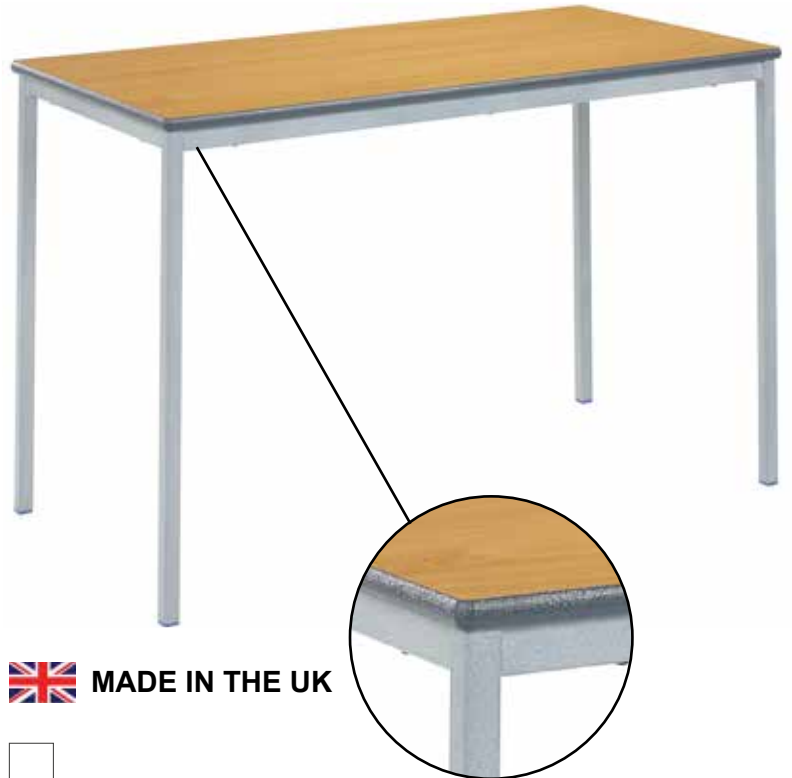

5 Classline Plus Fully Welded Tables

MINIMUM ORDER OF 15 TABLES

The Classline Plus tables are a great value option, supplied with 18mm high pressure laminate tops in a range of colours as shown below with a Spray PU edge. Frames come with an inch and a quarter top rail for added strength and 25mm square steel legs.

CODE	DESCRIPTION	SIZE IN MM	PRICE 15+
24T037	Rectangular	1200W x 600D x 460H	£78.60
24T038	Rectangular	1200W x 600D x 530H	£78.60
24T039	Rectangular	1200W x 600D x 590H	£78.60
24T040	Rectangular	1200W x 600D x 640H	£78.60
24T041	Rectangular	1200W x 600D x 710H	£78.60
24T042	Rectangular	1200W x 600D x 760H	£78.60
24T043	Rectangular	1100W x 550D x 460H	£78.60
24T044	Rectangular	1100W x 550D x 530H	£78.60
24T045	Rectangular	1100W x 550D x 590H	£78.60
24T046	Rectangular	1100W x 550D x 640H	£78.60
24T047	Rectangular	1100W x 550D x 710H	£78.60
24T048	Rectangular	1100W x 550D x 760H	£78.60
24T049	Square	600W x 600D x 460H	£63.60
24T050	Square	600W x 600D x 530H	£63.60
24T051	Square	600W x 600D x 590H	£63.60
24T052	Square	600W x 600D x 640H	£63.60
24T053	Square	600W x 600D x 710H	£63.60
24T054	Square	600W x 600D x 760H	£63.60

MADE IN THE UK

• *Silver and White Frames are non-returnable

Laminate top colours:

Spray PU edge colours:

Frame colours:

5 Classline Plus Crushbent Tables

MINIMUM ORDER OF 15 TABLES

The Classline Plus tables are a great value option, supplied with 18mm high pressure laminate tops with a Spray PU edge in a range of colours as shown below. Frames come with 25mm square steel legs.

CODE	DESCRIPTION	SIZE IN MM	PRICE 15+
24T055	Rectangular	1200W x 600D x 460H	£78.60
24T056	Rectangular	1200W x 600D x 530H	£78.60
24T057	Rectangular	1200W x 600D x 590H	£78.60
24T058	Rectangular	1200W x 600D x 640H	£78.60
24T059	Rectangular	1200W x 600D x 710H	£78.60
24T060	Rectangular	1200W x 600D x 760H	£78.60
24T061	Rectangular	1100W x 550D x 460H	£78.60
24T062	Rectangular	1100W x 550D x 530H	£78.60
24T063	Rectangular	1100W x 550D x 590H	£78.60
24T064	Rectangular	1100W x 550D x 640H	£78.60
24T065	Rectangular	1100W x 550D x 710H	£78.60
24T066	Rectangular	1100W x 550D x 760H	£78.60
24T067	Square	600W x 600D x 460H	£63.60
24T068	Square	600W x 600D x 530H	£63.60
24T069	Square	600W x 600D x 590H	£63.60
24T070	Square	600W x 600D x 640H	£63.60
24T071	Square	600W x 600D x 710H	£63.60
24T072	Square	600W x 600D x 760H	£63.60