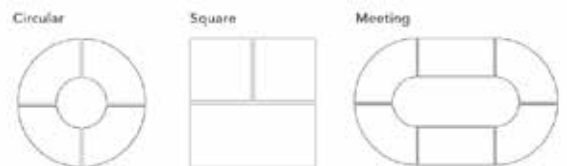

10 Equation™ Trapezoidal Table

The Equation tables are a premium option manufactured with a 25mm laminate top, Duraform Spray PU edges and a stylish 32mm round tube frame with tamperproof fixings and height adjustable feet.

CODE	SIZE IN MM	PRICE 5+	PRICE 30+
24T411	1100W x 550D	£141.60	£138.25
24T412	1200W x 600D	£144.25	£140.85

- Available in 6 heights as shown on page 3
- Comes with a Duraform Spray PU edge
- *Silver and White Frames are non-returnable

Laminate top colours:

Spray PU edge colours

Frame colours:

10 Equation™ Arc Table

The Equation tables are a premium option manufactured with a 25mm laminate top, Duraform Spray PU edges and a stylish 32mm round tube frame with tamperproof fixings and height adjustable feet.

CODE	SIZE IN MM	PRICE 5+	PRICE 30+
24T413	1490W x 600D	£316.50	£309.10

- 2100mm Diameter when 4 tables are placed together to make a circle
- Available in 6 heights as shown on page 3
- Comes with a Duraform Spray PU edge
- *Silver and White Frames are non-returnable

Laminate top colours:

Spray PU edge colours

Frame colours: